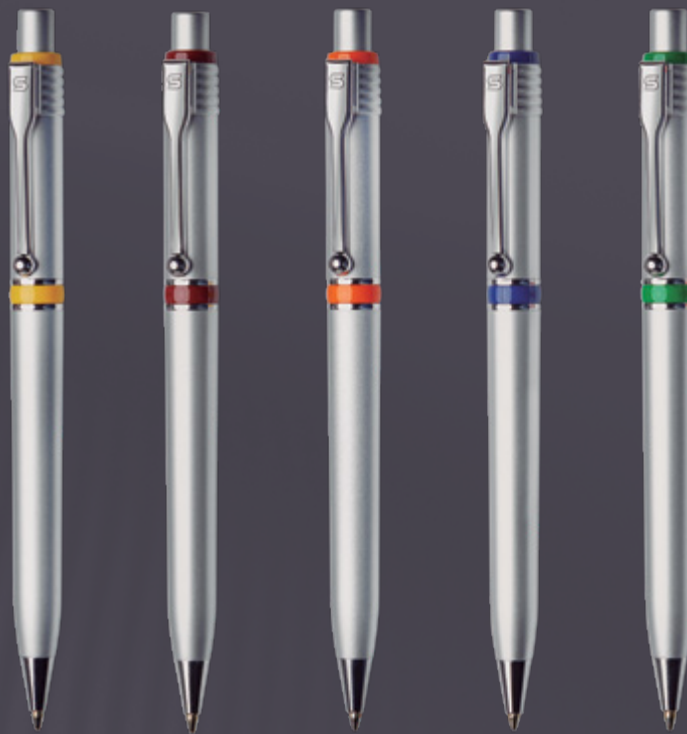

498

Raja matt silver

↔ ø10x140 mm   ♀ A 55x28 mm   ¶ A 28x18 mm

	+500	+1000	+6000
€	2,69	2,56	2,44