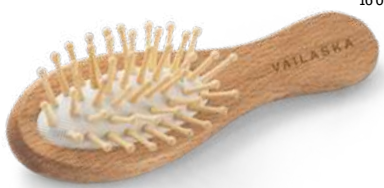

📏 Brush: 447 x 82 x 12 mm | Box: 455 x 89 x 30 mm

🚚 **LSR**, PDP

160

 **Dern** 95055

Hairbrush with wooden handle and bamboo bristles. Ideal for travelling. Supplied in kraft paper gift box.

📏 Brush: 156 x 43 x 25 mm | Box: 165 x 55 x 35 mm