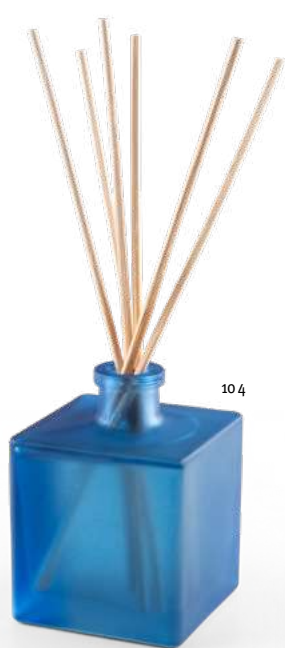

The Essence of comfort

The fragrances of our candles and aromatic diffusers are carefully selected to create an atmosphere of serenity.

MADE IN EUROPE

104