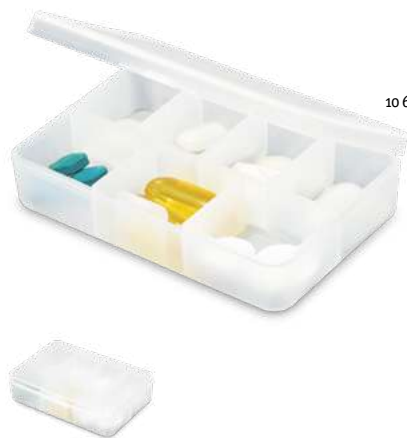

Jimmy 94305

Pill box with lid and 7 compartments, ideal to separate pills by weekdays.

± 85 x 55 x 20 mm

DUV, PDP, SCR