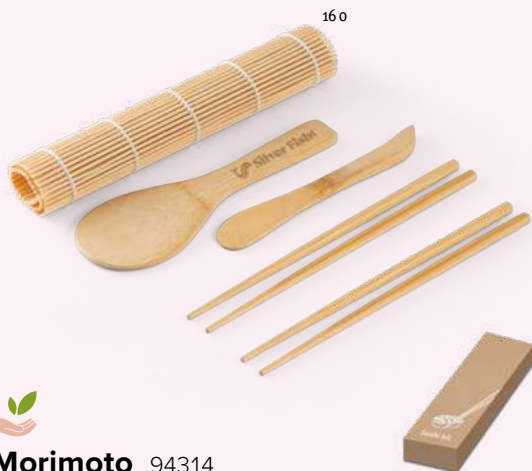

The perfect kit for your sushi

Morimoto 94314
Sushi set in bamboo with a mat, 2 pairs of chopsticks, 1 spoon and 1 knife. Supplied in a kraft paper gift box.
 $\pm$ Box: 245 x 100 x 33 mm
PDP, SCR, LSR