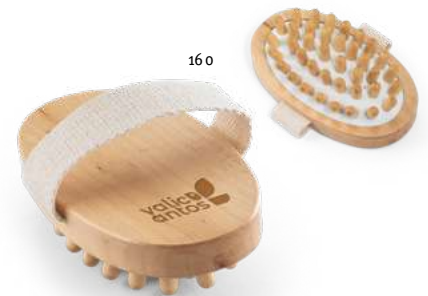

 **Delany** 95056

Toothbrush with bamboo body and Nylon bristles. Supplied in kraft paper gift box.

📏 Toothbrush: 175 x 14 x 5 mm | Box: 190 x 30 x 15 mm

🚚 **LSR**, STI, PDP

160

 **Conroy** 95063

Spa set including: PET (80% rPET) + PET bath puff with polyester handle, pommex stone with polyester cord and cotton and jute back towel exfoliating, with cotton handles.

📏 Shower puff: Ø100 mm | Washcloth: 690 x 80 mm | Pumice stone: 100 x 50 x 20 mm | Bag: 280 x 200 mm

🚚 **TRS**, TRD

160

 **Ducasse** 94574

Multi-purpose bag in jute (260g/m²) and cotton (120g/m²). Can be used as a plant pot.

📏 Ø180 x 130 mm

🚚 **TRS**

160

 **Downey** 95058

Wooden anti-cellulite bath massage brush (250 g/m²). With a cotton handle to help when massaging the body. Supplied in a kraft box.

📏 Brush: 130 x 75 x 40 mm | Box: 135 x 80 x 45 mm