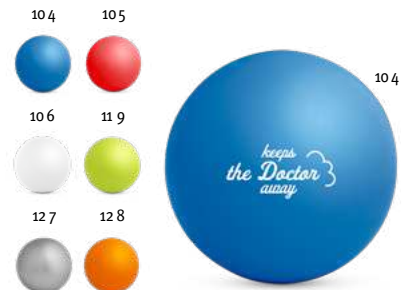

Chill 98054

Ball shaped stress reliever in PU foam.

± Ø50 mm

LSR, DUV, PDP