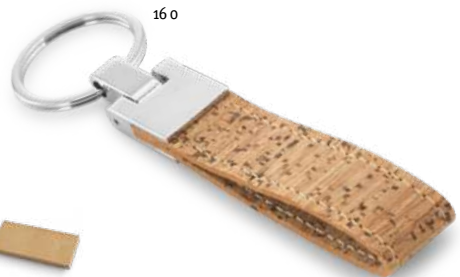

 **Homer Round** 95071

Circular bamboo keyring with a metal casing. Supplied with a kraft paper box.

± 36 x 40 x 4 mm

 PDP, LSR, DOM

160

 **Homer** 95070

Rectangular bamboo keyring with a metal casing. Supplied with a kraft paper box.

± 22 x 47 x 5 mm

 PDP, LSR, DOM

160

 **Millau** 95051

Cork keyring. Supplied with a kraft paper box.

± 35 x 55 x 3 mm

 PDP, LSR

160

 **Corks** 93145

Cork and metal keyring. Supplied with a kraft paper box.

± 20 x 100 mm | Box: 54 x 125 x 16 mm

 DUV, LSR, TRS, TRD, SCR

Keychains for personalization with doming

Ringbolt 93368

Metal keyring with area for doming, with bottle opener and carabiner. Supplied in a gift box.