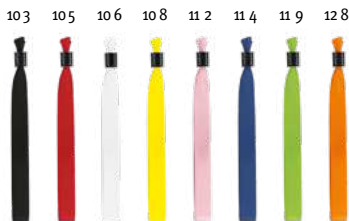

Seccur 94970

Tamper proof satin bracelet with security clasp. Available in a wide range of colours.

☒ 320 x 15 mm

🔪 TRS, SCR, TRD