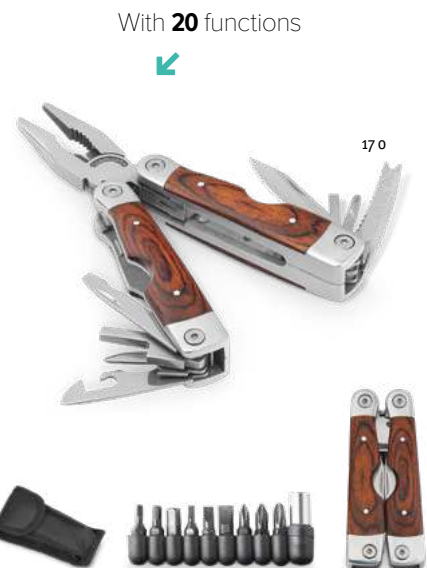

LSR, LAS, PDP

Inox Dunito 94016

Folding mini multi-function pliers made of stainless steel and aluminum. Includes 9 functions: pliers, saw blade, 2 openers, cross head screw, knife, flat head screwdriver (large and small) and nail file. Supplied in 600D pouch.

∅ Closed: 35 x 70 x 18 mm | Pouch: 50 x 90 x 20 mm

LSR, PDP

Inox Magnum 94022

Folding pliers with multi-function tools in stainless steel and wood. Includes 20 functions: pliers, screwdriver, bit and 10x bit adapter, leather awl, bottle opener, ruler, fish scale, hook puller, PH screwdriver, flathead screwdriver, knife and screw. Supplied in polyester bag.