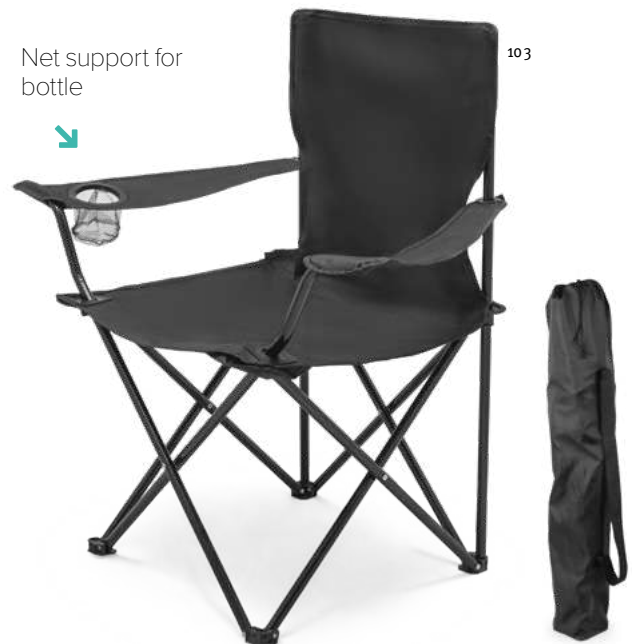

SPORTS & OUTDOOR

 **Baskit** 98426

 Flexible picnic basket in 600D. This basket has a double zipper and a lined interior in resistant aluminum. Basket with aluminium removable frame, ergonomic EVA handle and capacity up to 30L.

▮ 460 x 270 x 250 mm

➤ TRS, TRD

Net support for bottle

Throne 98131

Foldable chair in 600D with mesh bottle holder. Metal construction that supports up to 100Kg. Supplied in a pouch with a strap.

▮ Unfolded: 800 x 470 x 810 mm | Folded: 800 x 110 mm