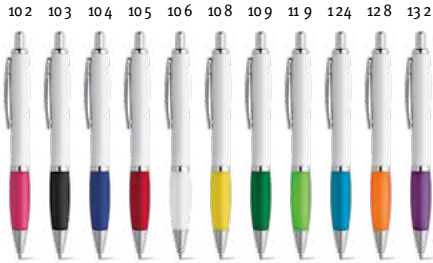

Move 81132

Colours available:
102, 103, 104, 105, 106, 108, 109, 119, 124, 128, 132

Move Bk 81161

Colours available:
104, 105, 106, 109, 124

ABS ball pen with clip and metal trim. Coloured non-slip grip and white body. Black ink.

∅12 x 140 mm
PDP, DUV