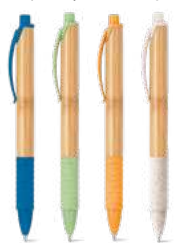

114 119 128 150

Kuma 81013

Bamboo ball pen with non-slip grip and trim in wheat fibre and ABS. Blue ink.

Ø11 x 142 mm

PDP, DUV, LSR