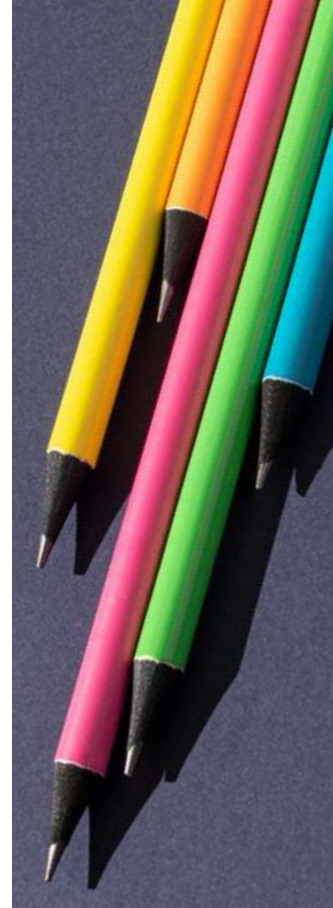

∅ 7 x 190 mm

PDP, DUV

Fluorescent

**Lucian 91731**

Wooden neon color pencil (Not sharp). Degree of hardness: HB.

∅ 7 x 175 mm

PDP, DUV

Mini pencil