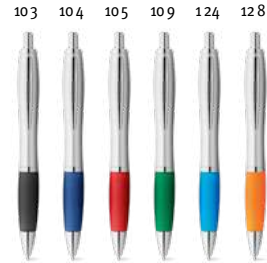

### Move 81132

Colours available:  
102, 103, 104, 105, 106, 108, 109, 119, 124, 128, 132

### Move Bk 81161

Colours available:  
104, 105, 106, 109, 124

ABS ball pen with clip and metal trim. Coloured non-slip grip and white body. Black ink.

∅12 x 140 mm  
PDP, DUV