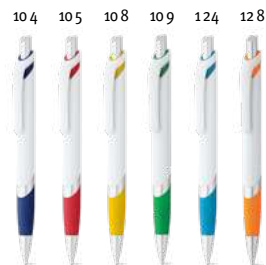

### **Aroma** 81133

Twist action ABS ball pen with clip and metallic finish. Black ink.

∅11 x 146 mm

 **PDP**, DUV

Ergonomic Design

 **Boop** 81129

 ABS ball pen with clip and twist mechanism. Blue ink.

∅11 x 147 mm

 PDP

 **Molla** 81174

 ABS ball pen with clip and coloured non-slip grip. Blue ink.

∅13 x 140 mm

 PDP, DUV

 **Caribe** 91256

 ABS ball pen with non-slip grip and clip. Blue ink.

∅10 x 138 mm