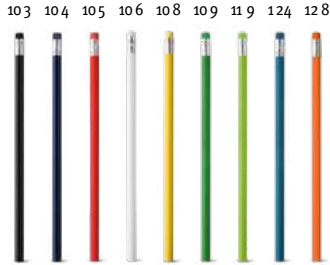

Ateneo 91736

Wood and graphite pencil with coloured body and rubber (not sharpened). Degree of hardness: HB.

∅ 7 x 190 mm

PDP, DUV