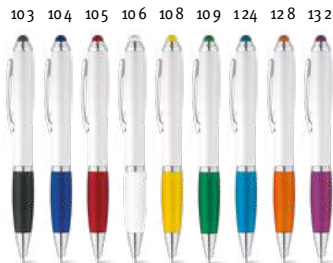

Sans 91634

ABS ball pen with metal clip and twist mechanism. Suitable for use on devices due to its touch tip and comfortable non-slip grip, available in several colours. Blue ink.

∅11 x 135 mm
DUV, PDP