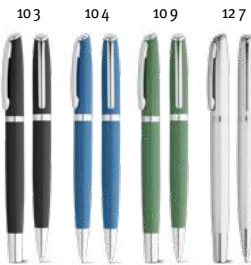

Re-Lando Set 91778

Roller and ball pen set with recycled aluminium (100% rAL) body, metal clip and tips. The sets are in the same colour and the ball pen has a twist mechanism. Blue ink. Supplied in a 100% recycled paper gift box.

Roller: Ø11 x 140 mm | Ball Pen: Ø11 x 140 mm | Box: 178 x 46 x 29 mm

LSR, PDP, SCR