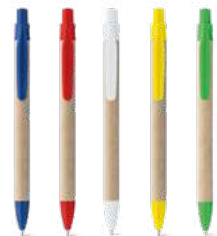

**Beta Wheat** 91771

Ball pen in wheat straw fibre and ABS with a metal clip and trim. Blue ink.

∅11 x 137 mm

PDP

104 105 106 108 109

**Remi** 91628

Kraft paper ballpoint pen with clip. Blue ink.

∅10 x 138 mm