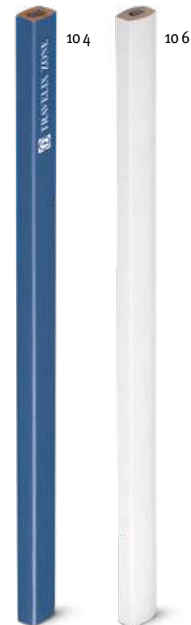

CARIOCA® highlighter with clip and non-slip relief at the tip. Clear body and cap.

± 15 x 123 mm

➤ PDP

**Spark 91613**

PP Highlighter with clear body and cap.

± 26 x 104 mm

➤ DUV, PDP

**Trian 91615**

3-colour triangle shaped PP highlighter: yellow, pink and green.

± 79 x 79 x 13 mm

➤ PDP, SCR, DUV

**Grafit 91768**

Wooden carpenter's pencil (not sharpened). Degree of hardness: HB.

± 11 x 175 x 7 mm

➤ PDP, LSR, DUV