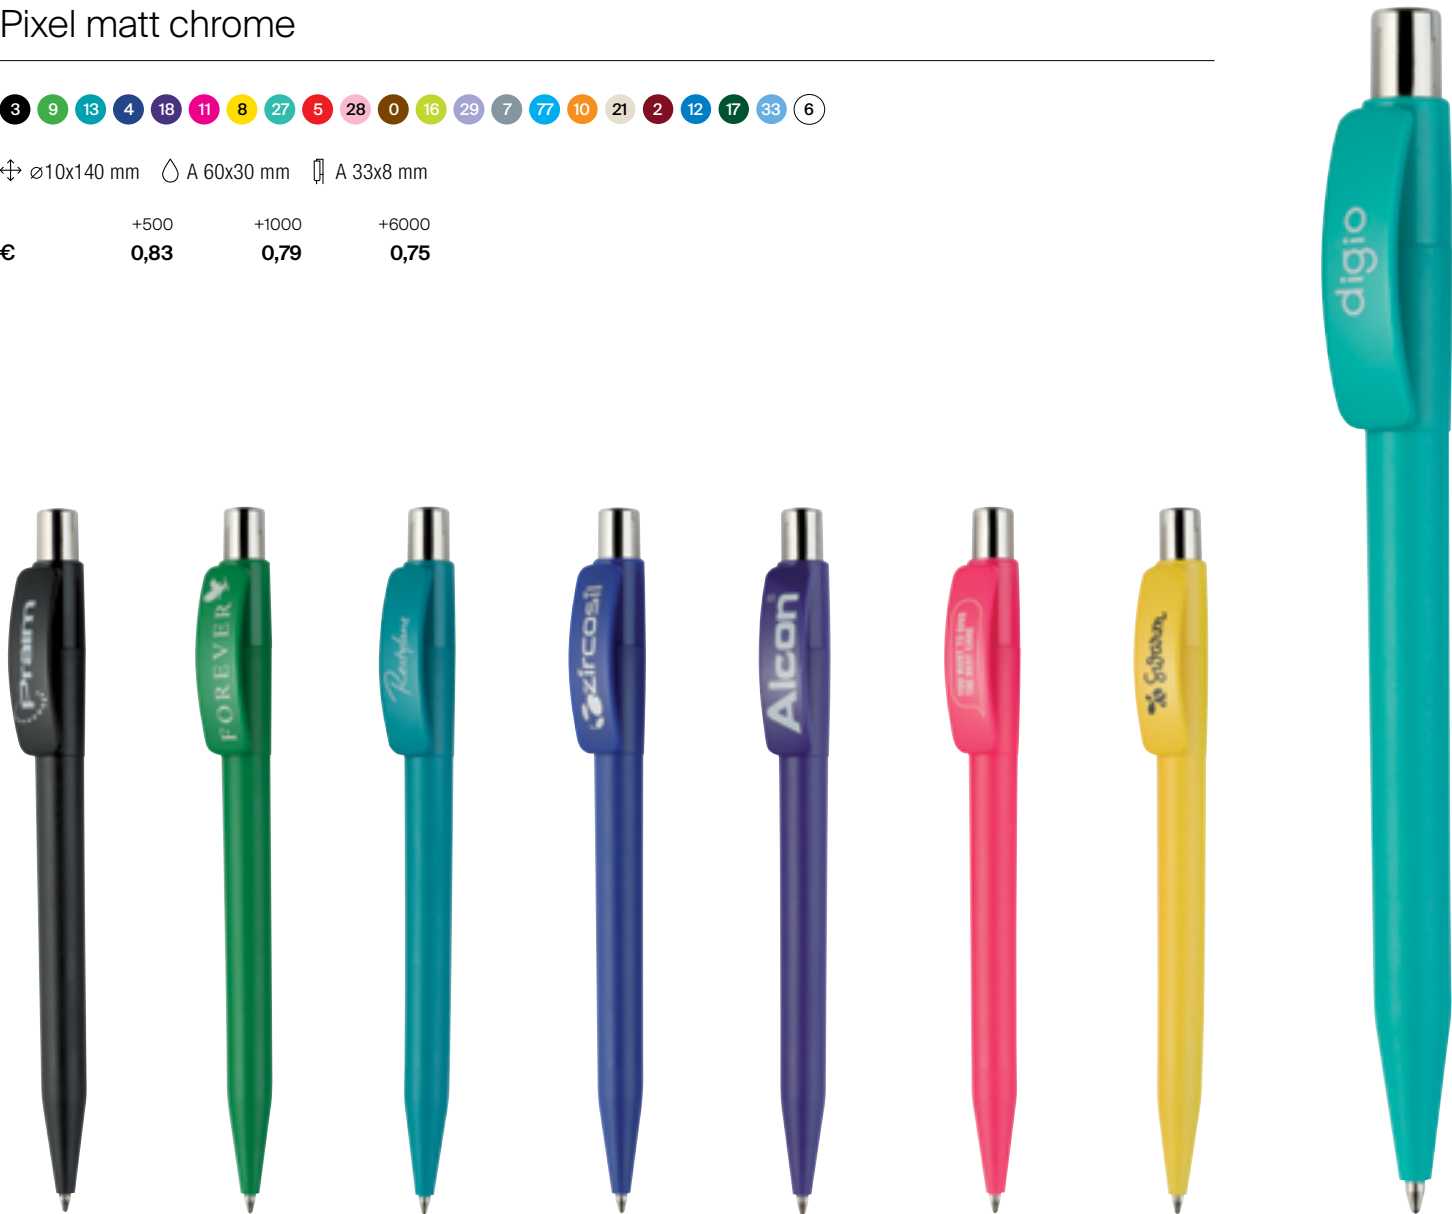

1959

Pixel matt chrome

± ∅10x140 mm   △ A 60x30 mm   □ A 33x8 mm

	+500	+1000	+6000
€	0,83	0,79	0,75