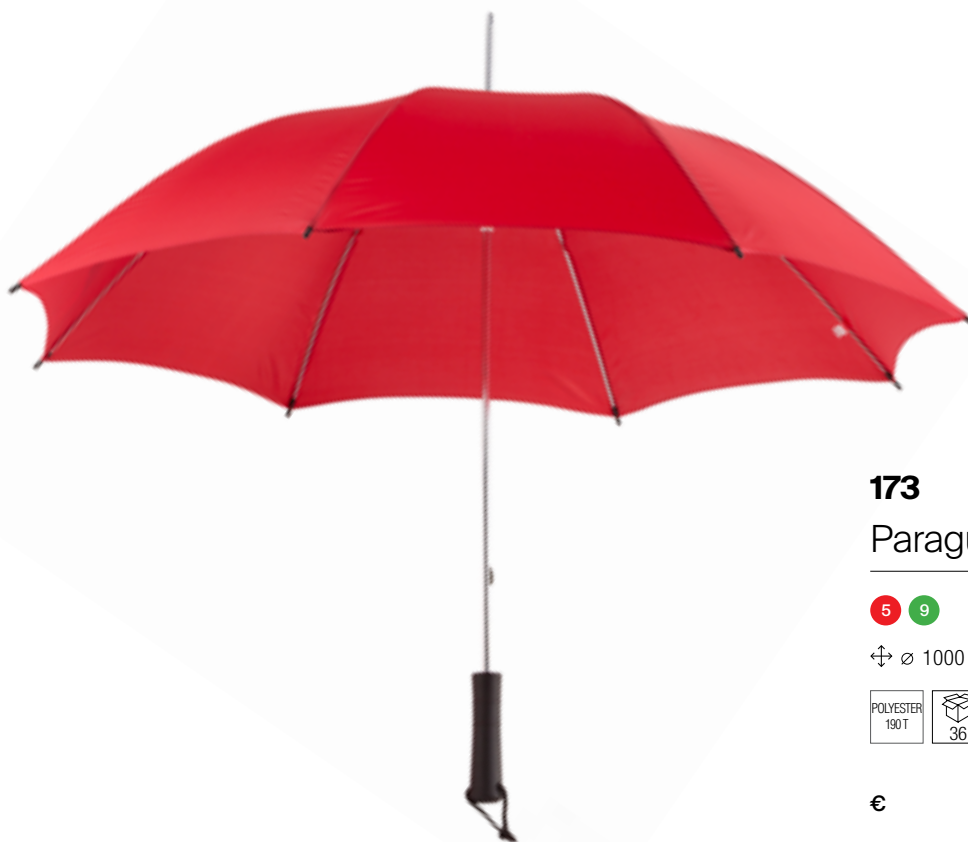

199

Paraguas aluminio colores lisos

9 2 5

± ∅ 1050 mm   C** 100x150 mm

€	+500	+1000	+3000
	6,59	6,28	5,98

173

Paraguas mango recto

5 9

± ∅ 1000 mm   C** 100x100 mm

€	+500	+1000	+3000
	3,84	3,65	3,48