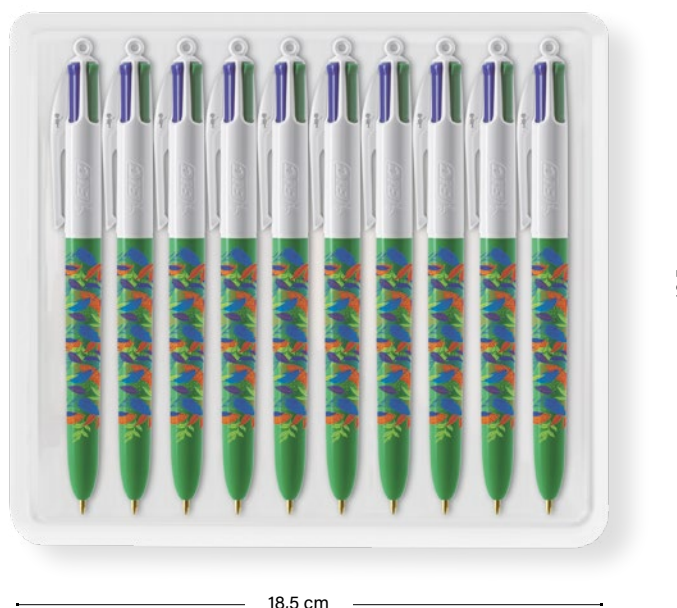

TRAY OF 10 WRITING INSTRUMENTS

974590